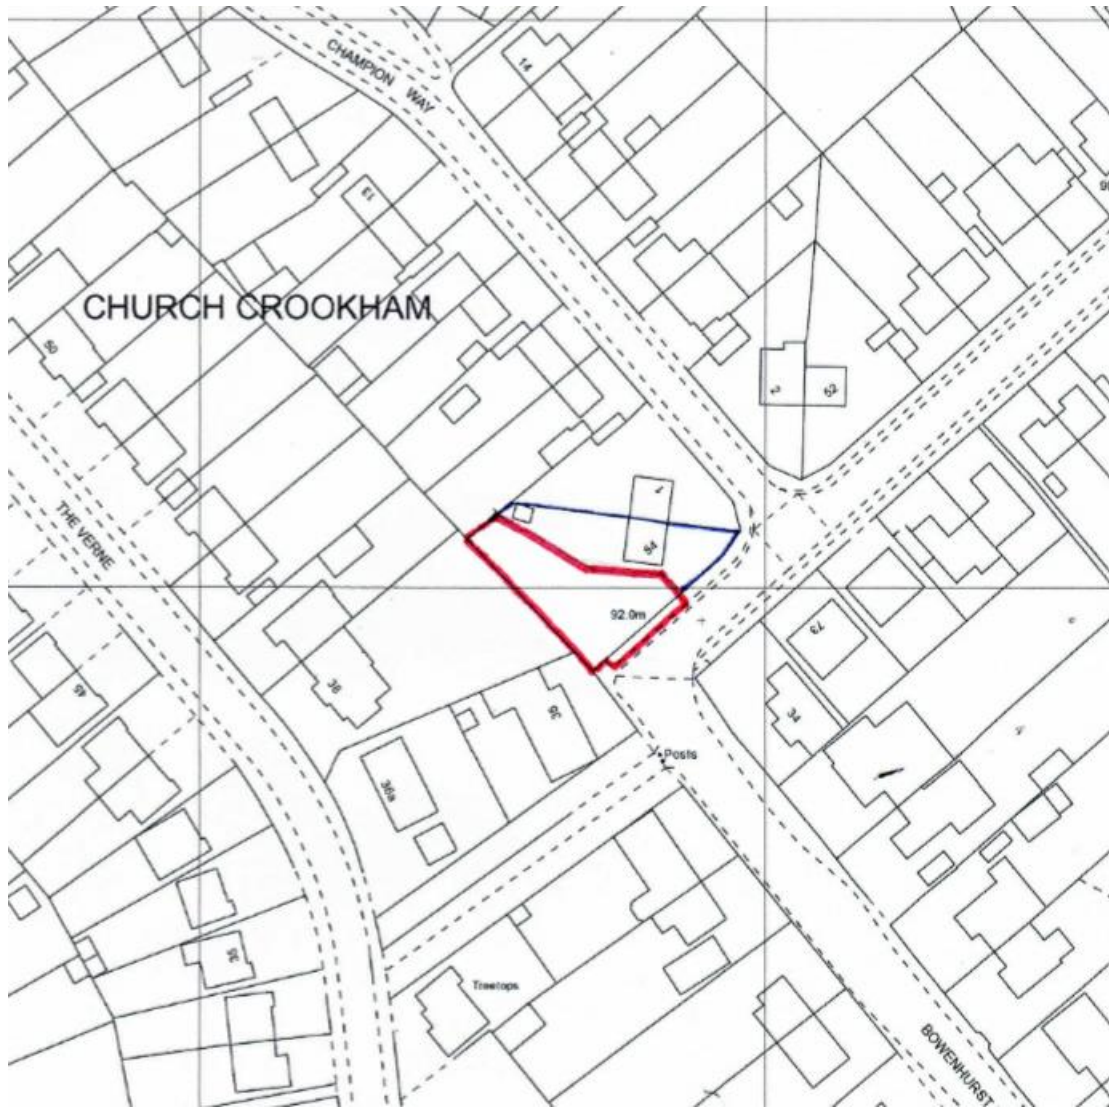

Plans for 22/00734/FUL 54 Ryelaw Road, Church Crookham, Fleet, GU52 6HY

Location Plan

## Block Plan

## Street scene elevation

Front (south-east) and side (north-east, facing No.54) elevations

Rear (north-west) and side (south-west, facing No.35) elevations

Floor Plans (ground, first)

Second Floor Plan and Roof Plan